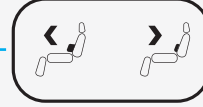

Scan QR code to view this product online at synargy.com

REMOTE CONTROL OPERATING INSTRUCTIONS

5V / 2A USB Port

Used for charging mobile phones

POWER

Headrest buttons

Used to adjust the angle of the headrest

Lumbar buttons

Used to adjust the position of the lumbar area

Recline buttons

Used to adjust the backrest and foot rest recline.

Air Massage button

Used to cycle through backrest massage modes:

Press once:	Mode 1	(alternating massage)
Press twice:	Mode 2	(pulsing massage)
Press three times:	Mode 3	(wave massage)
Press four times:	Massage off	